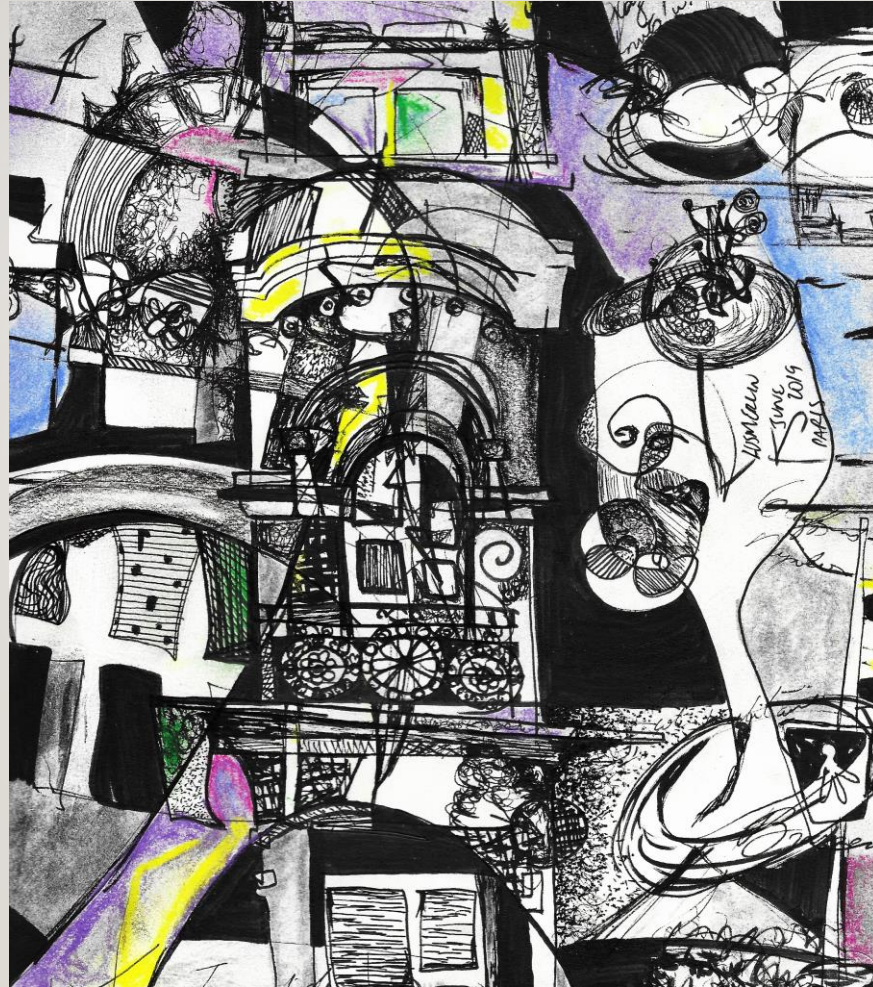

MEDIA: INK (USUALLY MIXED)